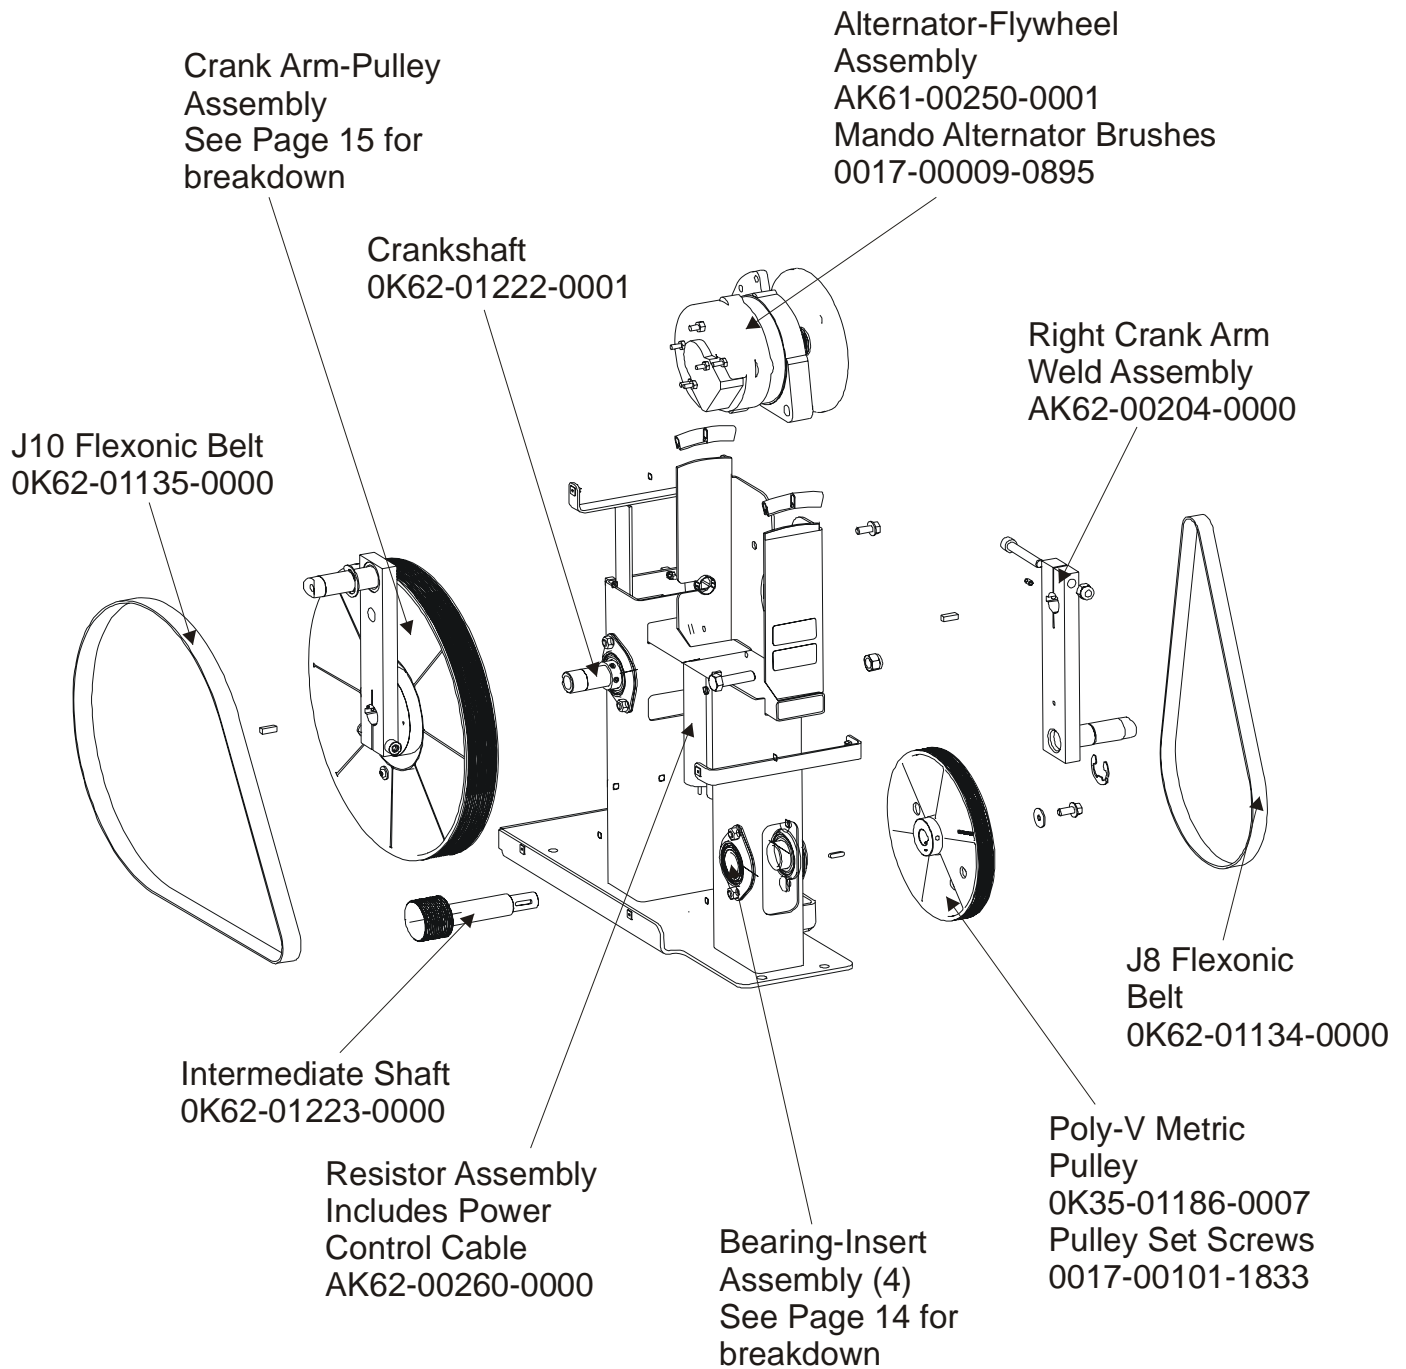

ARCTIC SILVER QUIET DRIVE 95XE
Drive Module

95XE-0XXX-04
S/N ALPHA CODE XWE